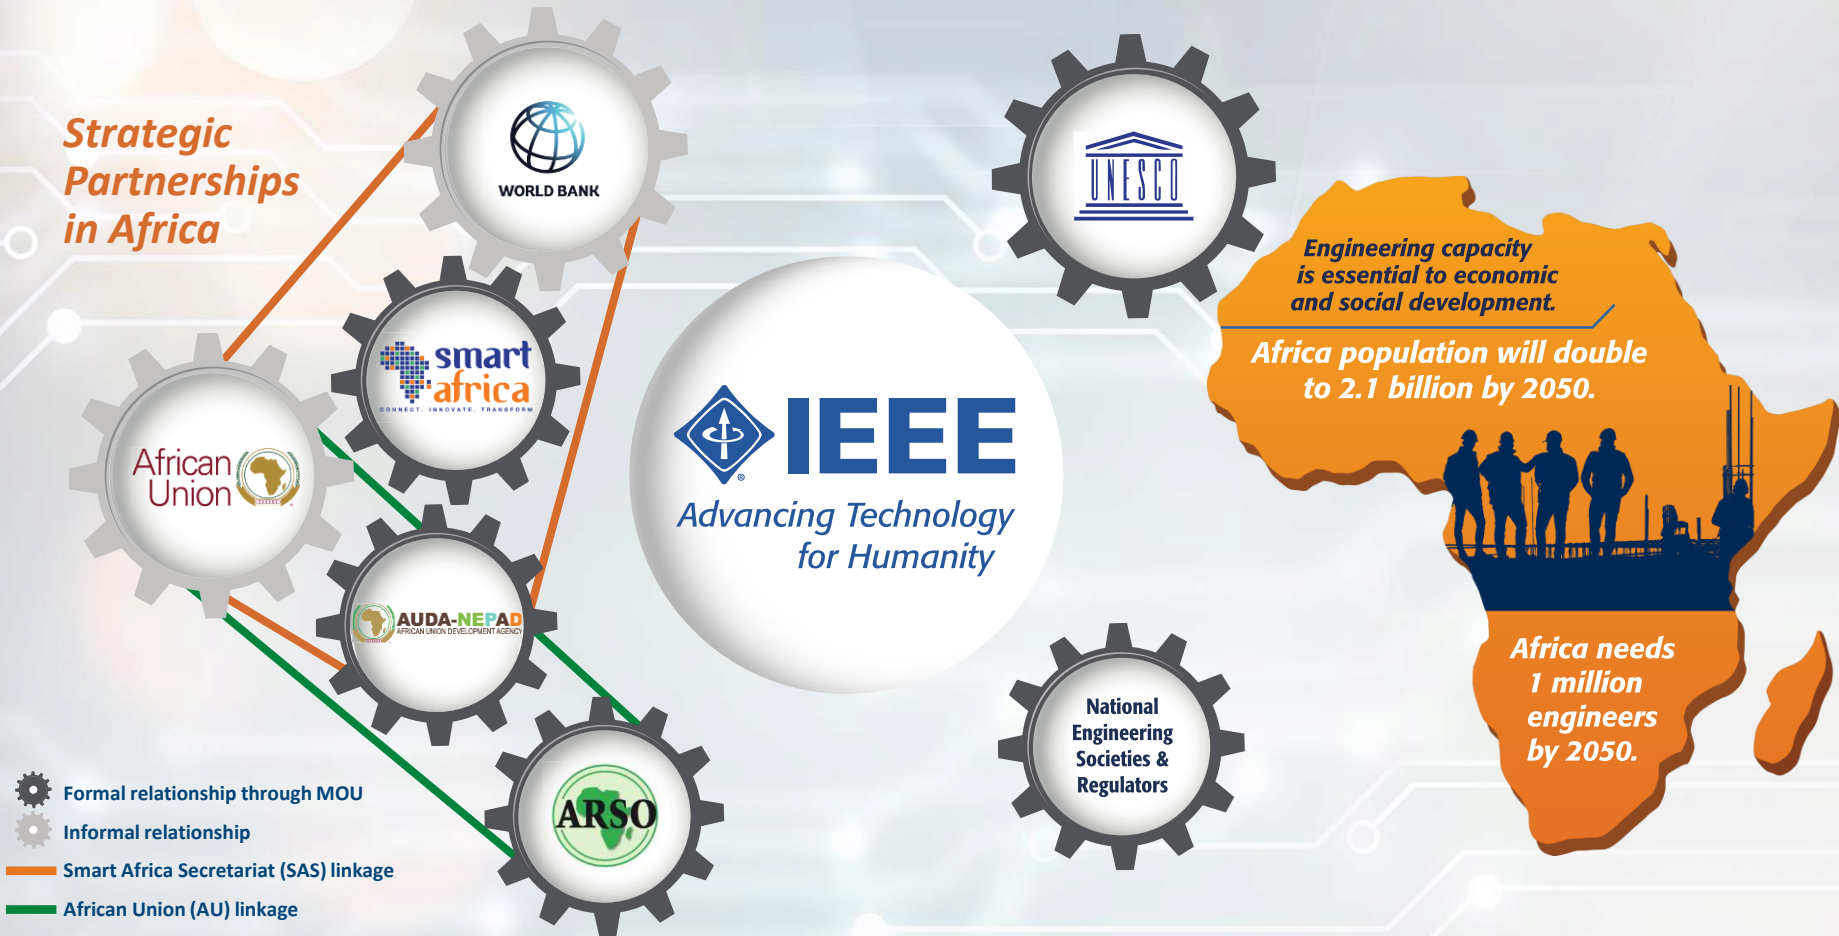

IEEE: Supporting the Expansion of Engineering Capacity in Africa

Strategic Partnerships in Africa

IEEE: Supporting the Expansion of Engineering Capacity in Africa

Strategic Partnerships in Africa

-  Formal relationship through MOU
-  Informal relationship
-  Smart Africa Secretariat (SAS) linkage
-  African Union (AU) linkage

UNESCO

MOU (2012-2022)

MOU areas of cooperation in projects and initiatives in Africa, in the areas of education and science and technology.

- IEEE REACH/UNESCO Africa Pilot to deliver lesson to undeserved pre-university girls. UNESCO will present model to be a part of its global Associated Schools Network.
- TryEngineering.org 150 Lesson plans translated to Swahili