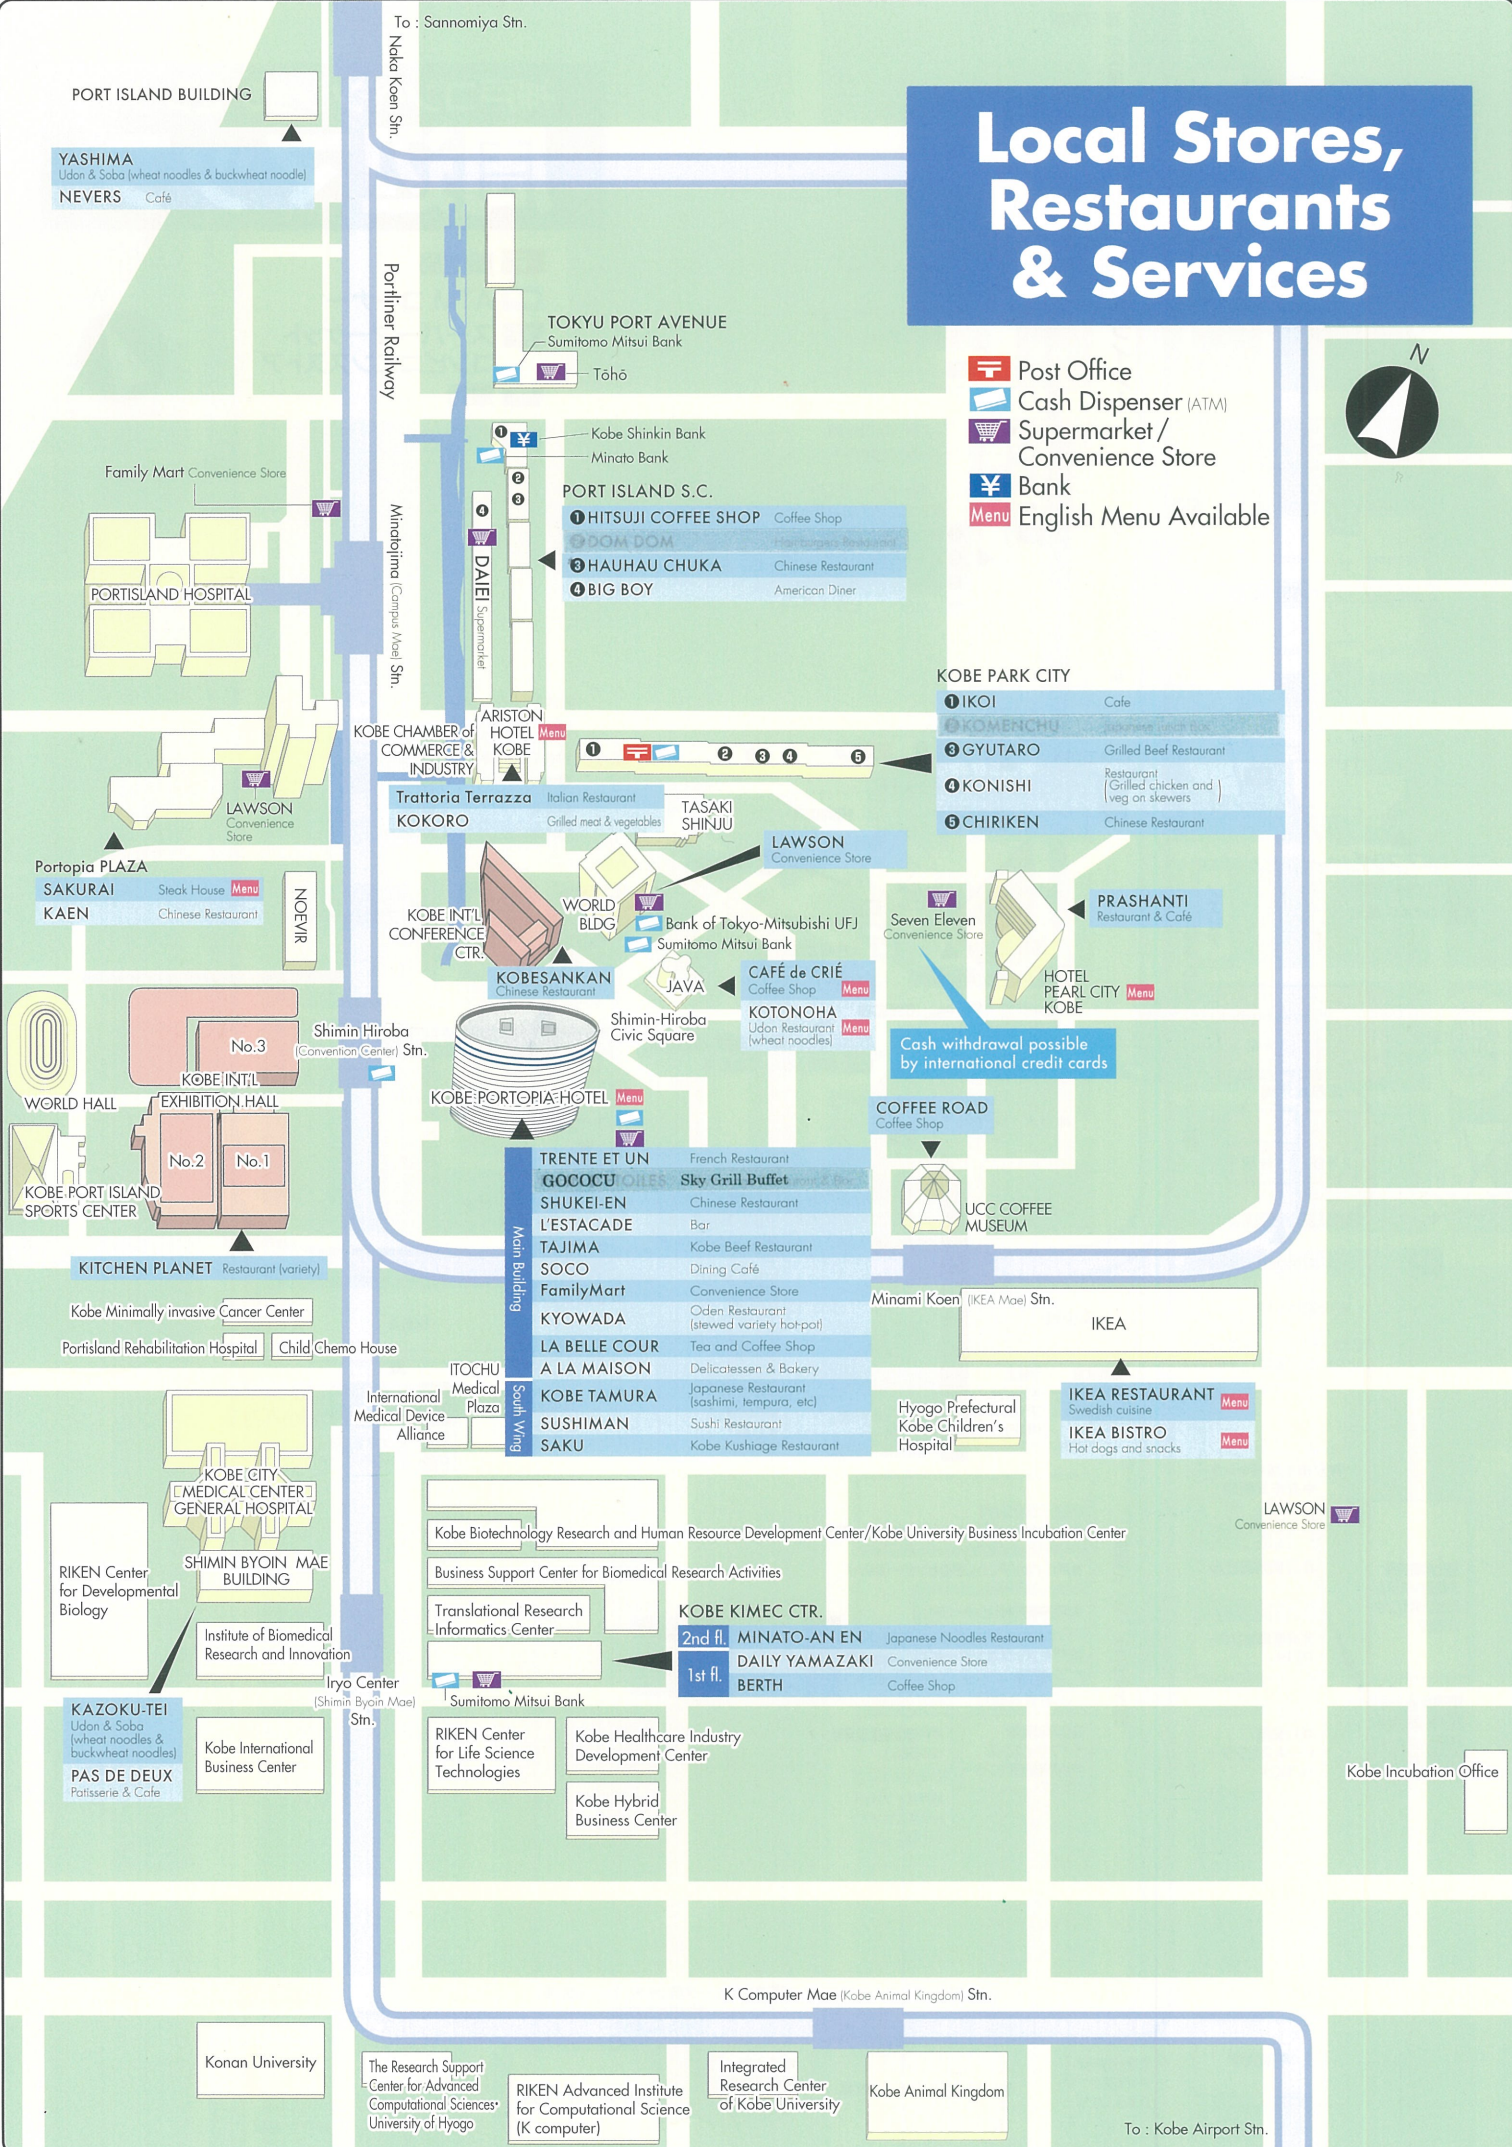

Local Stores, Restaurants & Services

-  Post Office
-  Cash Dispenser (ATM)
-  Supermarket / Convenience Store
-  Bank
-  English Menu Available

- PORT ISLAND S.C.**
- ① HITSUJI COFFEE SHOP Coffee Shop
 - ② DOM DOM Hot Springs Restaurant
 - ③ HAUHAU CHUKA Chinese Restaurant
 - ④ BIG BOY American Diner

- KOBE PARK CITY**
- ① IKOI Cafe
 - ② KOMENCHU Japanese Izakaya
 - ③ GYUTARO Grilled Beef Restaurant
 - ④ KONISHI Restaurant (Grilled chicken and veg on skewers)
 - ⑤ CHIRIKEN Chinese Restaurant

- Marin Building**
- TRENTE ET UN French Restaurant
 - GOOCU OILES Sky Grill Buffet
 - SHUKEI-EN Chinese Restaurant
 - L'ESTACADE Bar
 - TAJIMA Kobe Beef Restaurant
 - SOCO Dining Café
 - FamilyMart Convenience Store
 - KYOWADA Oden Restaurant (stewed variety hot-pot)
 - LA BELLE COUR Tea and Coffee Shop
 - A LA MAISON Delicatessen & Bakery
 - KOBE TAMURA Japanese Restaurant (sashimi, tempura, etc)
 - SUSHIMAN Sushi Restaurant
 - SAKU Kobe Kushiage Restaurant

Cash withdrawal possible by international credit cards

- IKEA RESTAURANT** Swedish cuisine
- IKEA BISTRO** Hot dogs and snacks

- KOBE KIMEC CTR.**
- 2nd fl. MINATO-AN EN Japanese Noodles Restaurant
 - 1st fl. DAILY YAMAZAKI Convenience Store
 - BERTH Coffee Shop

To : Kobe Airport Stn.