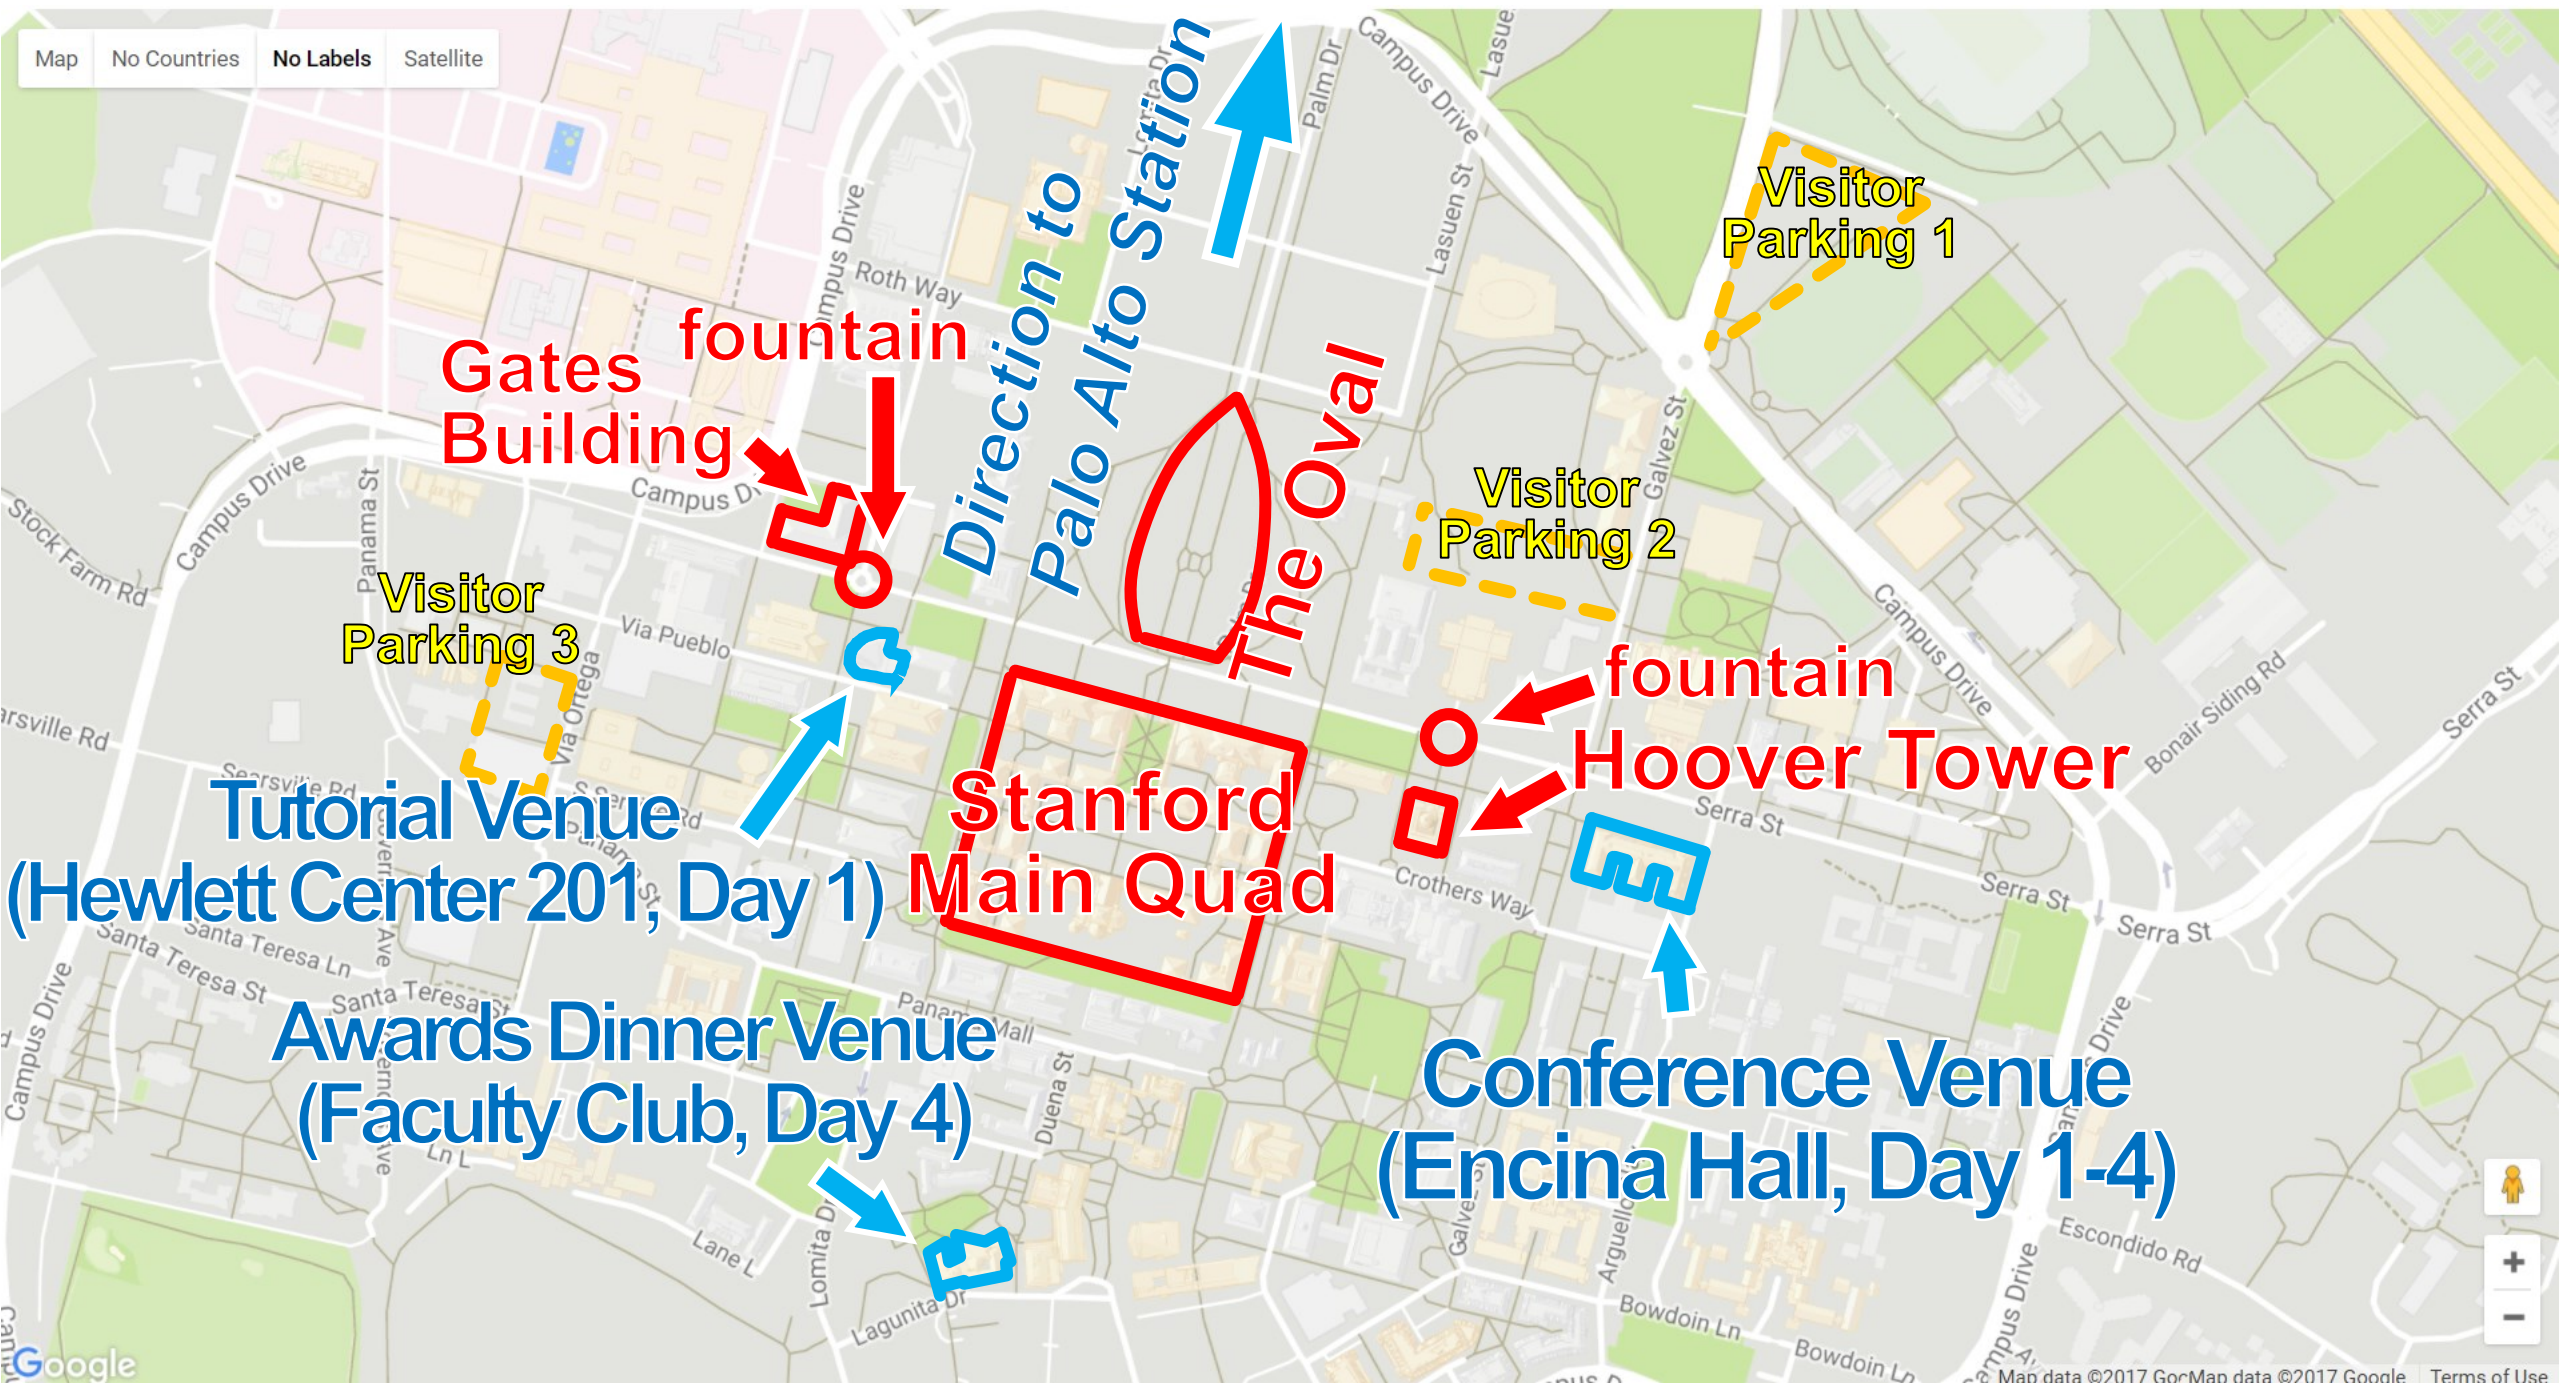

Campus Drive

Campus Drive

Palm Drive

Gates Building
fountain

Direction to Palo Alto Station

Visitor Parking 1

Visitor Parking 2

Visitor Parking 3

The Oval

fountain
Hoover Tower

Stanford Main Quad

Tutorial Venue
(Hewlett Center 201, Day 1)

Awards Dinner Venue
(Faculty Club, Day 4)

Conference Venue
(Encina Hall, Day 1-4)

Tutorial Venue
(Hewlett Center 201, Day 1)

entrance

Gates Building

fountain

The Oval

fountain

Tutorial Venue
(Hewlett Center 201, Day 1)

Stanford
Main Quad

totem
pole

Hoover
Tower

Conference Venue
(Encina Hall, Day 1-4)

entrance

Conference Venue
(Encina Hall, Day 1-4)

528 Lagunita Dr
Stanford, California

Street View - May 2016

Awards Dinner Venue
(Faculty Club, Day 4)

entrance