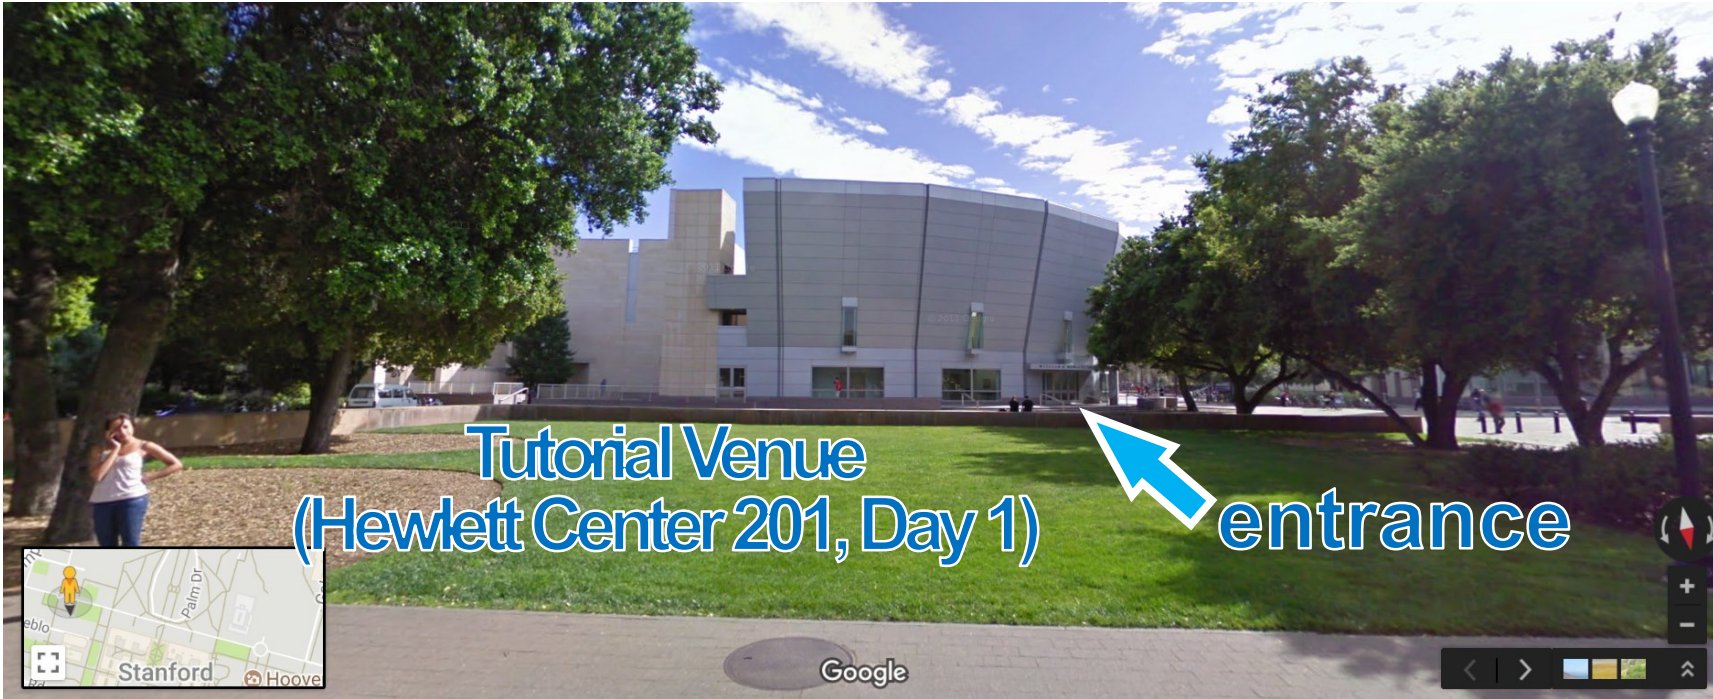

Campus Drive

Campus Drive

Palm Drive

Gates Building
fountain

Direction to Palo Alto Station

Visitor Parking 1

Visitor Parking 2

Visitor Parking 3

The Oval

fountain
Hoover Tower

Stanford Main Quad

Tutorial Venue
(Hewlett Center 201, Day 1)

Awards Dinner Venue
(Faculty Club, Day 4)

Conference Venue
(Encina Hall, Day 1-4)

Tutorial Venue
(Hewlett Center 201, Day 1)

entrance

Gates Building

fountain

The Oval

fountain

Tutorial Venue
(Hewlett Center 201, Day 1)

Stanford
Main Quad

totem
pole

Hoover
Tower

Conference Venue
(Encina Hall, Day 1-4)

entrance

Conference Venue
(Encina Hall, Day 1-4)

528 Lagunita Dr
Stanford, California

Street View - May 2016

Awards Dinner Venue
(Faculty Club, Day 4)

entrance