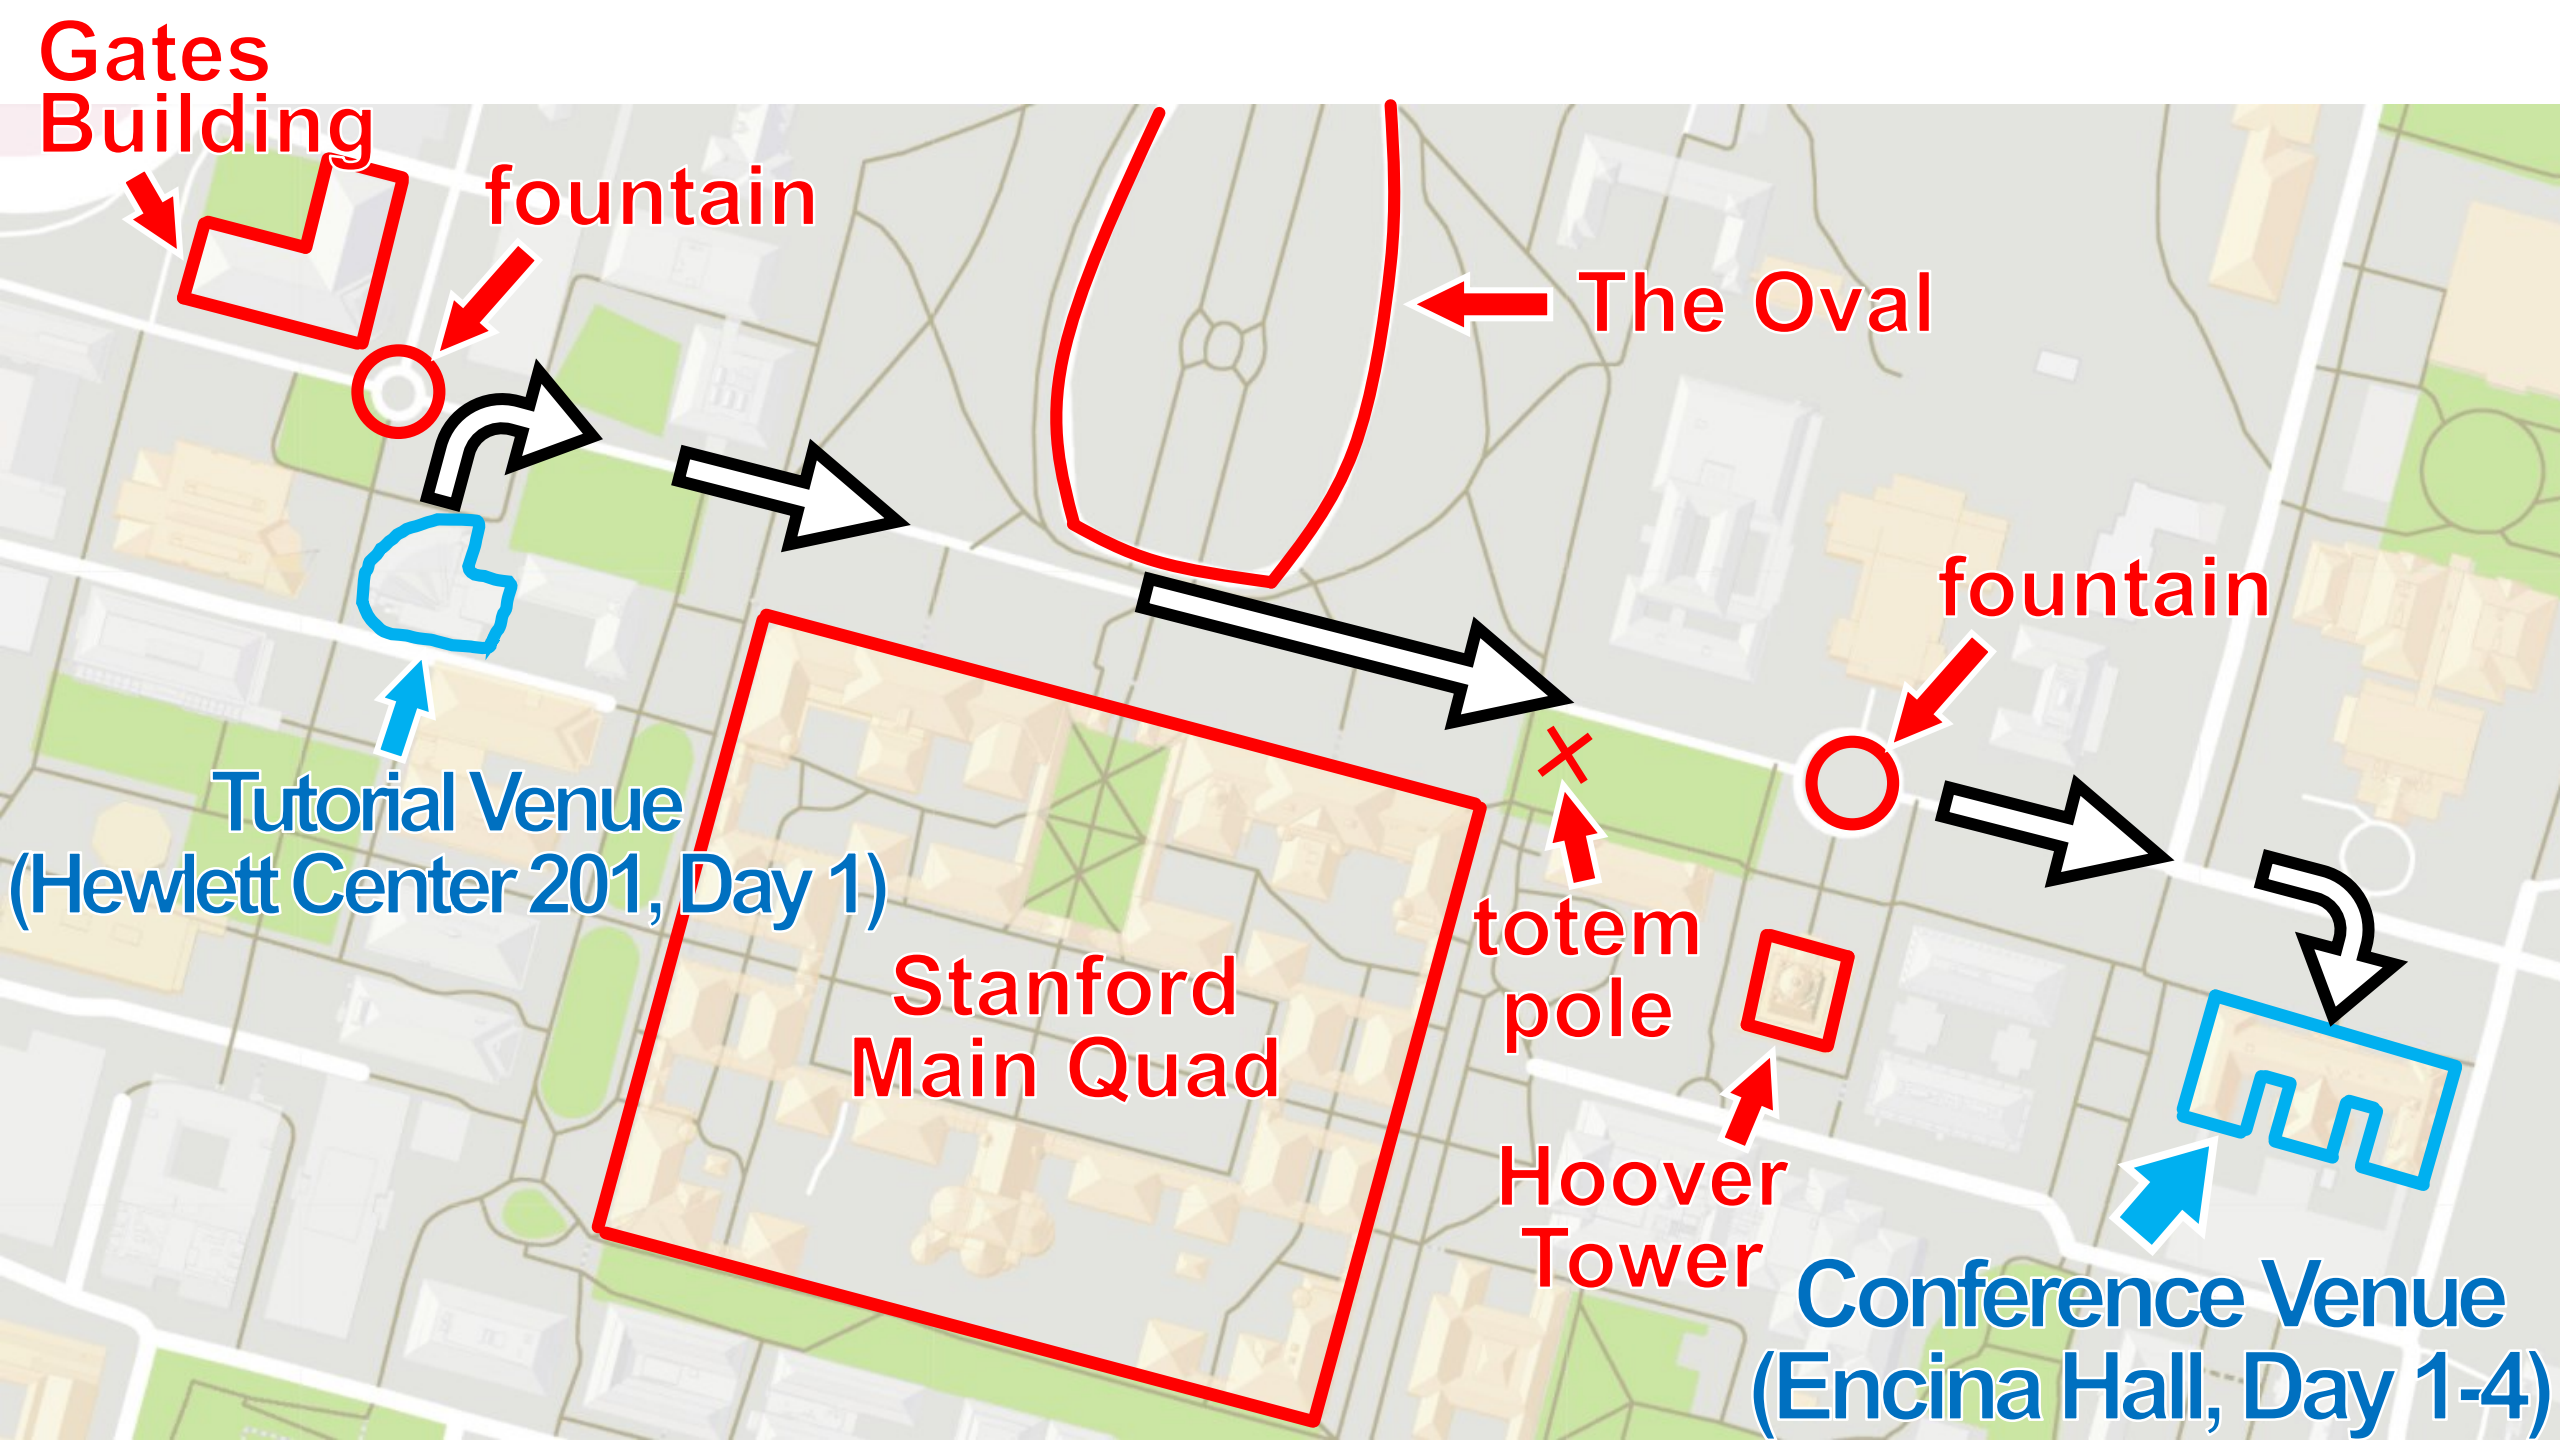

Campus Drive

Campus Drive

Palm Drive

Gates Building
fountain

Direction to Palo Alto Station

Visitor Parking 1

Visitor Parking 2

Visitor Parking 3

The Oval

fountain
Hoover Tower

Stanford Main Quad

Tutorial Venue
(Hewlett Center 201, Day 1)

Awards Dinner Venue
(Faculty Club, Day 4)

Conference Venue
(Encina Hall, Day 1-4)

Tutorial Venue
(Hewlett Center 201, Day 1)

entrance

Gates Building

fountain

The Oval

fountain

Tutorial Venue
(Hewlett Center 201, Day 1)

Stanford
Main Quad

totem
pole

Hoover
Tower

Conference Venue
(Encina Hall, Day 1-4)

entrance

Conference Venue
(Encina Hall, Day 1-4)

528 Lagunita Dr
Stanford, California

Street View - May 2016

Awards Dinner Venue
(Faculty Club, Day 4)

entrance